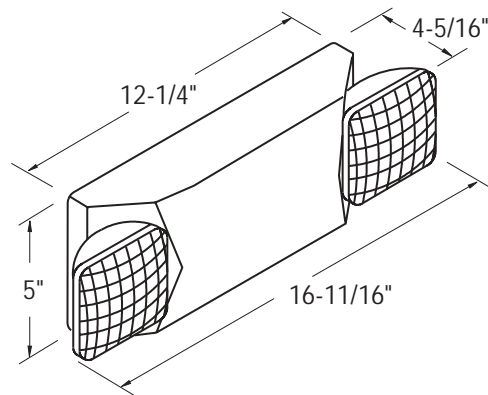

Extra Capacity Dual Head Emergency Light

Dimensions:

100305EC Series

Standard Features:

HOUSING

- ▶ ABS, thermoplastic injection-molded plastic housing.
- ▶ U.L. 924-0 flame rated.
- ▶ Innovative, snap-together design allows for fast and easy installation.
- ▶ Two fully adjustable, glare-free square emergency light heads.
- ▶ Damp location approved.
- ▶ UL-924.

MOUNTING

- ▶ Wall or ceiling mounting.
- ▶ Easily removed mounting knock-outs and J-box pattern on back panel.

Electrical Features:

ELECTRICAL

- ▶ 120/277 VAC dual voltage operation.
- ▶ Test switch and charge rate indicator.